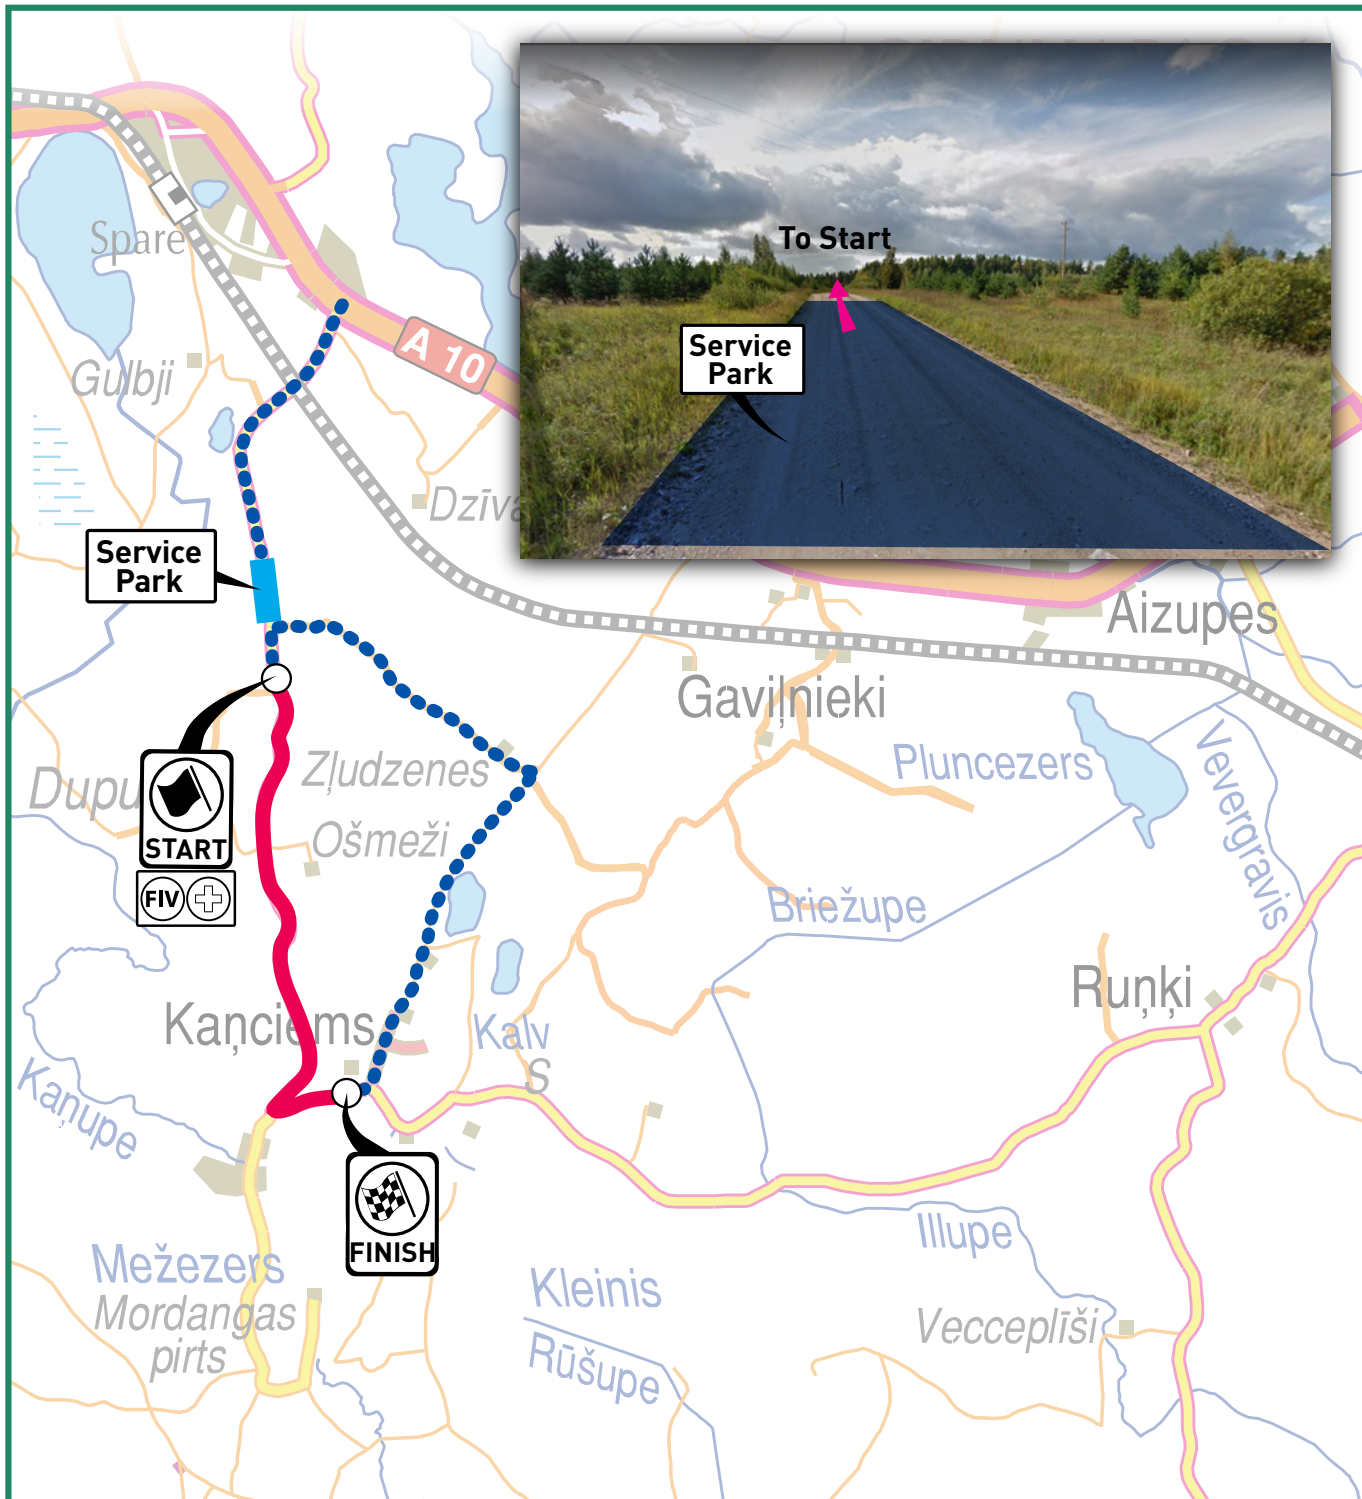

OFFICIAL TESTS

Date: 29.06.2021.

OPTION 1

MORDANGA, TALSI REGION

Distance: 4,3 km

Cost per car: 600€ + VAT

Driving: from 10.00 to 17.00

Date: 29.06.2021.

Service Park: 57.187313, 22.278659

Start: 57.182650, 22.279836

Finish: 57.155254, 22.285461

OPTION 2

ĢIBUĻI, TALSI REGION

Distance: 4,8 km

Cost per car: 600€ + VAT

Driving: from 10.00 to 17.00

Date: 29.06.2021.

Service Park: 57.205277, 22.432986

Start: 57.216198, 22.459812

Finish: 57.209154, 22.429925