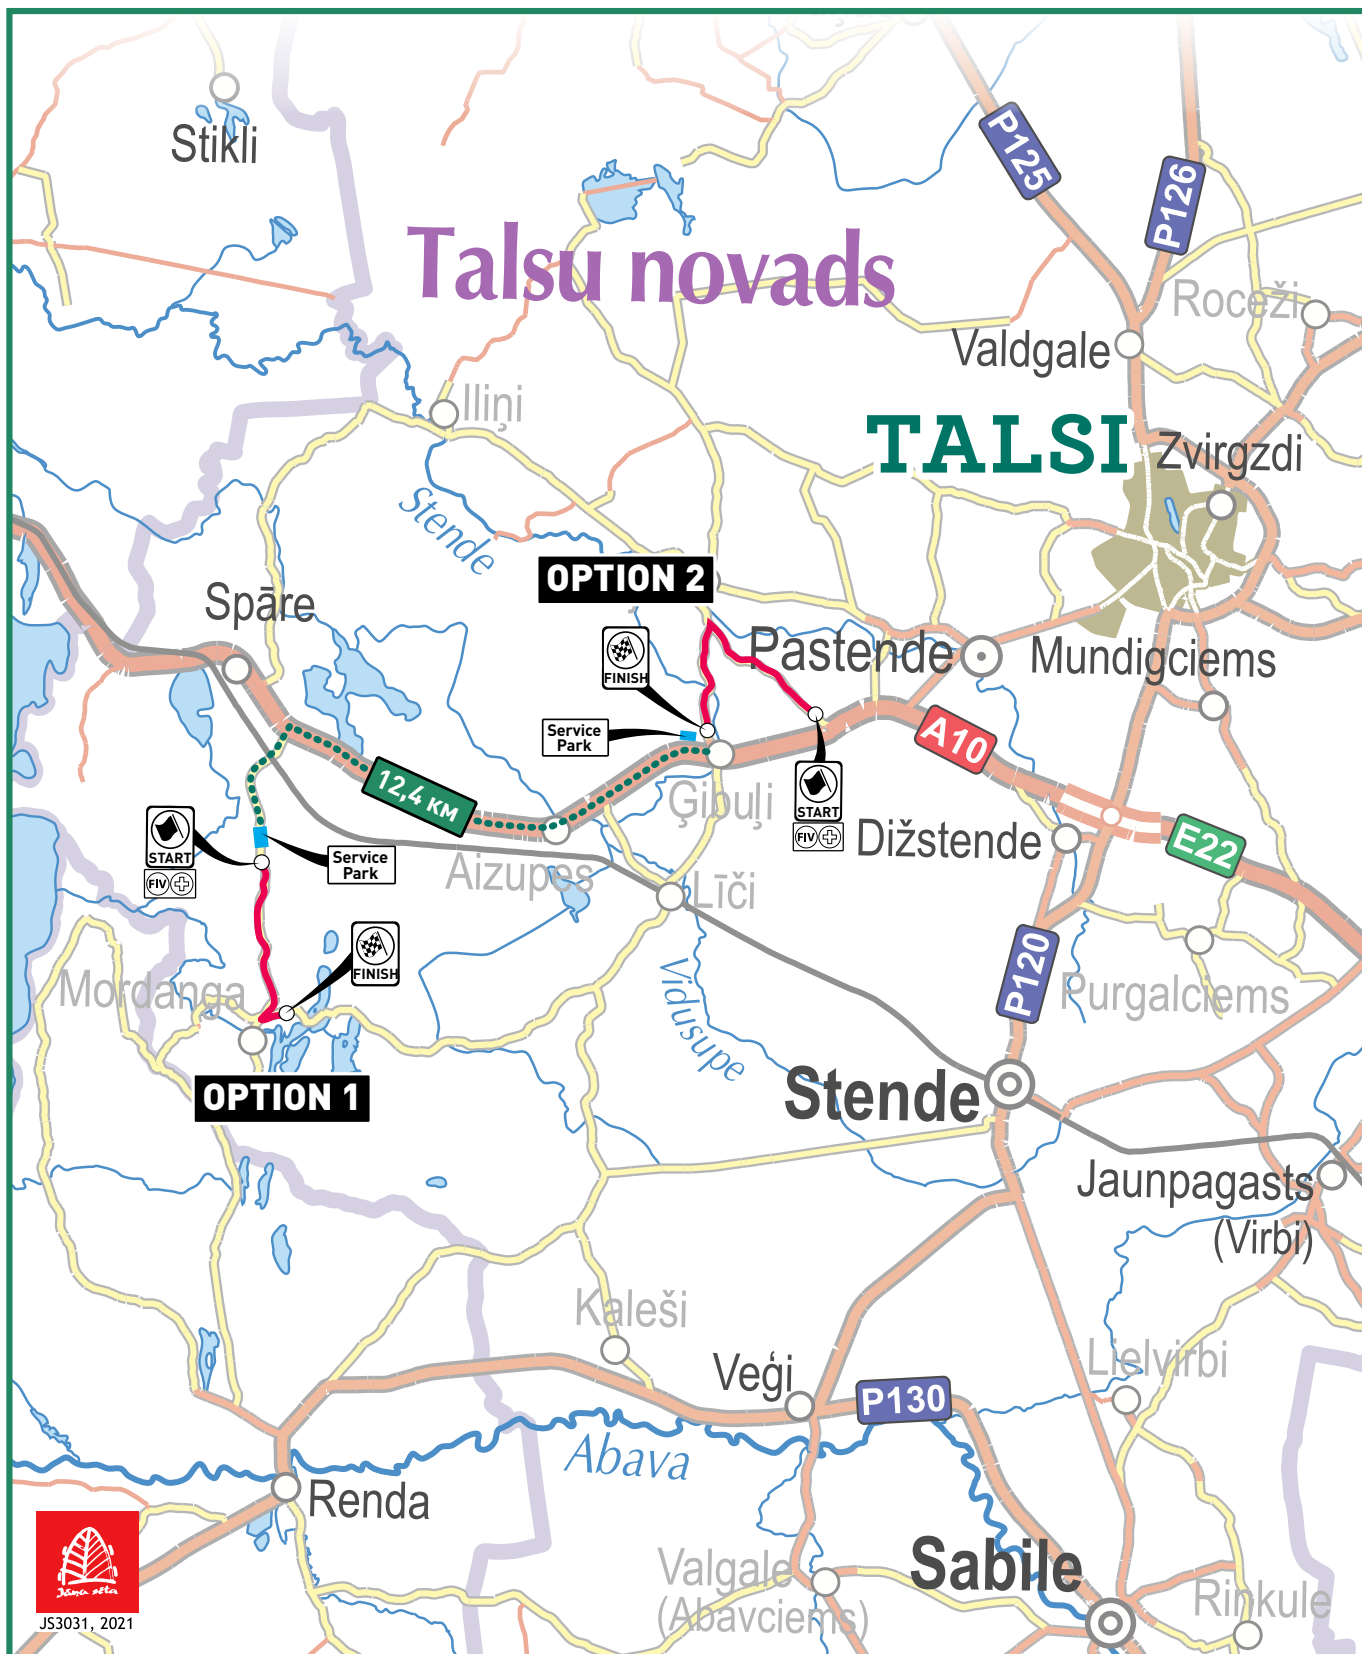

OFFICIAL TESTS

Date: 29.06.2021.

OPTION 1

MORDANGA, TALSI REGION

Distance: 4,3 km

Cost per car: 600€ + VAT

Driving: from 10.00 to 17.00

Date: 29.06.2021.

Service Park: 57.187313, 22.278659

Start: 57.182650, 22.279836

Finish: 57.155254, 22.285461

OPTION 2

ĢIBUĻI, TALSI REGION

Distance: 4,8 km

Cost per car: 600€ + VAT

Driving: from 10.00 to 17.00

Date: 29.06.2021.

Service Park: 57.205277, 22.432986

Start: 57.216198, 22.459812

Finish: 57.209154, 22.429925